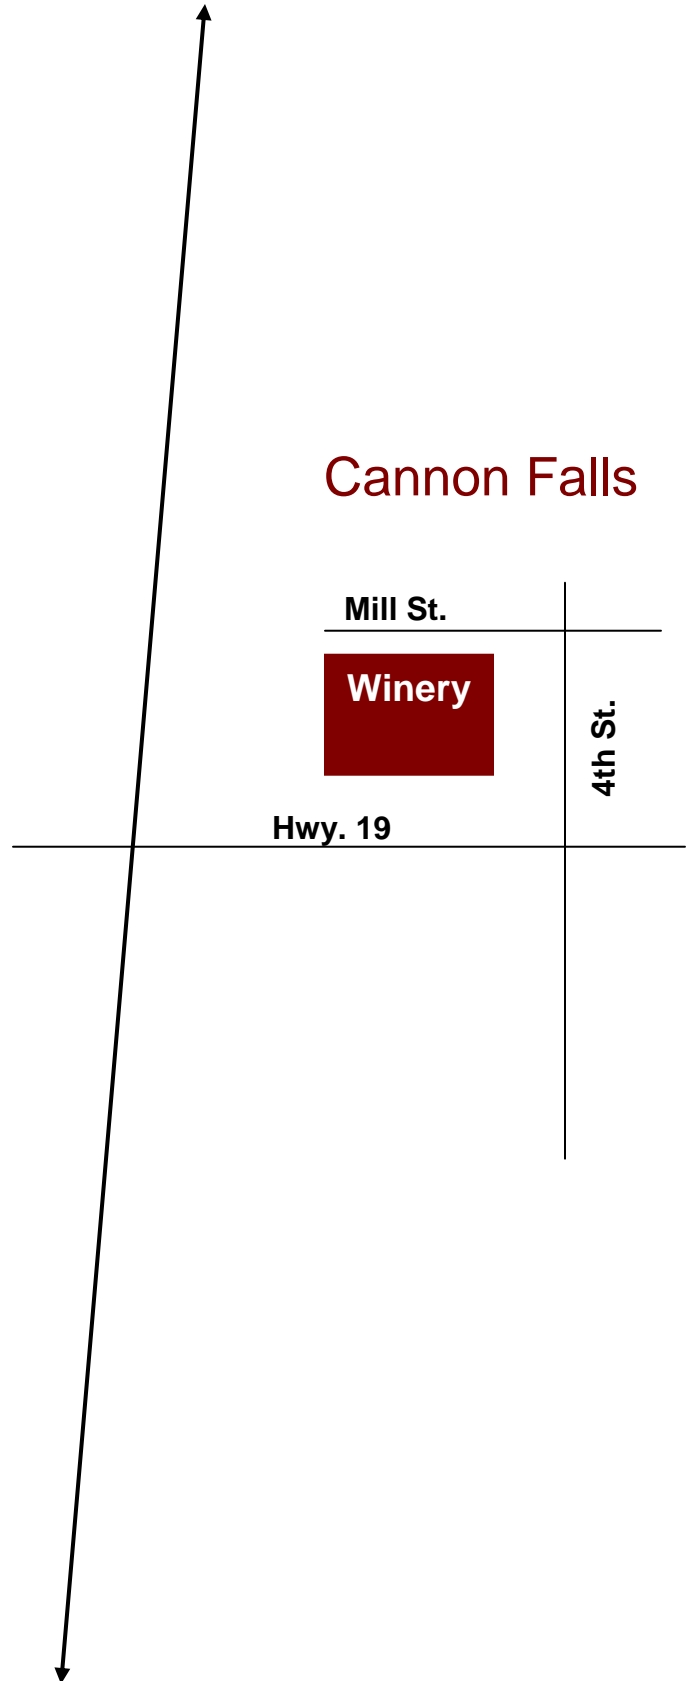

## Directions

### From Twin Cities:

Take Hwy. 52 South to Cannon Falls. Exit and turn left at Main Street (Hwy. 19). Proceed into downtown. Turn left on 4th Street. (Hwy. 20). Turn left on Mill Street. The Winery is on your left. Our parking lot is next to the building.

### From Rochester:

Take Hwy. 52 North to Cannon Falls. Exit and turn right at Main Street (Hwy. 19). Proceed into downtown. Turn left on 4th Street. (Hwy. 20). Turn left on Mill Street. The Winery is on your left. Our parking lot is next to the building.

Hwy. 52 to Twin Cities

Cannon Falls

Mill St.

Winery

4th St.

Hwy. 19

Hwy. 52 to Rochester